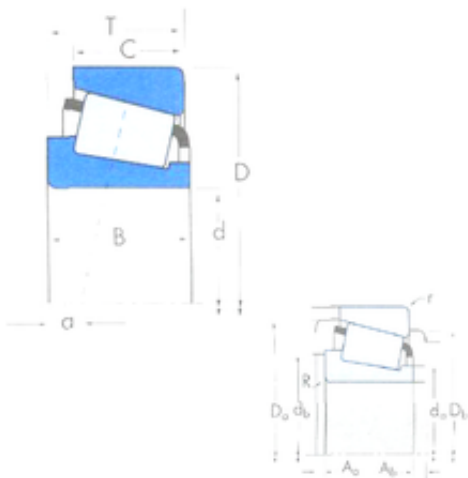

EB Trading Co.,Ltd.

Timken Quality Inch Tapered Roller Bearings M86649/M86610 for Truck Wheels Hm88542/Hm88510 ...

Bearing No. M86649/M86610

Size	30.162x64.292x21.433 mm
Bore Diameter	30,162 mm
Outer Diameter	64,292 mm
Width	21,433 mm
d	30,162 mm
D	64,292 mm
T	21,433 mm
B	21,433 mm
C	16,67 mm
R	1,5 mm
r	1,5 mm
a -	3,3 mm
Da	61 mm
db	41 mm
da	38 mm
Db	54 mm
Aa	1,4 mm
Ab	1,2 mm
Weight	0,34 Kg
Basic static load rating (C0)	71,7 kN
Factor (G1)	16,8
Factor (G2)	7,4
Factor (Cg)	0,0181
Factor (K)	1,07
Basic dynamic load rating	14,5

M86649/M86610 Bearing 2D drawings and 3D CAD models

EB Trading Co.,Ltd.

(C90)	
Basic dynamic load rating (Ca90)	13,5
Basic dynamic load rating (C1)	55,7 kN
Calculation factor (e)	0,55