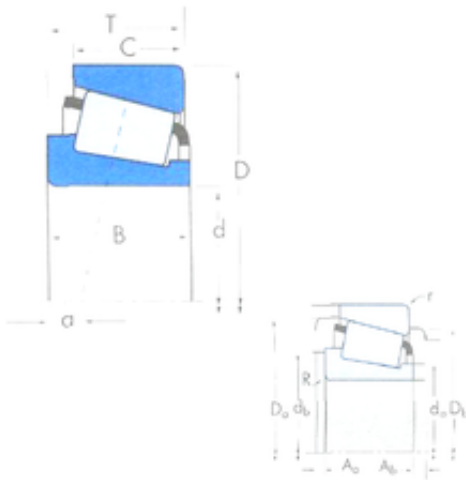

EB Trading Co.,Ltd.

Timken Quality Inch Tapered Roller Bearings M86649/M86610 for Truck Wheels Hm88542/Hm88510 ...

Bearing No. M86649/M86610

M86649/M86610 Bearing 2D drawings and 3D CAD models

Size	30.162x64.292x21.433 mm
Bore Diameter	30,162 mm
Outer Diameter	64,292 mm
Width	21,433 mm
d	30,162 mm
D	64,292 mm
T	21,433 mm
B	21,433 mm
C	16,67 mm
R	1,5 mm
r	1,5 mm
a -	3,3 mm
Da	61 mm
db	41 mm
da	38 mm
Db	54 mm
Aa	1,4 mm
Ab	1,2 mm
Weight	0,34 Kg
Basic static load rating (C0)	71,7 kN
Factor (G1)	16,8
Factor (G2)	7,4
Factor (Cg)	0,0181
Factor (K)	1,07
Basic dynamic load rating	14,5