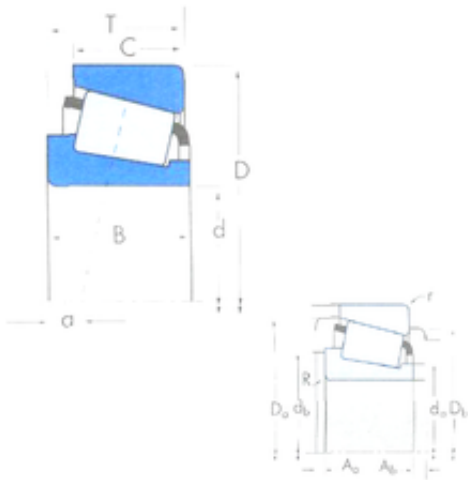

### Timken Quality Inch Tapered Roller Bearings M86649/M86610 for Truck Wheels Hm88542/Hm88510 ...

Bearing No. M86649/M86610

Size	30.162x64.292x21.433 mm
Bore Diameter	30,162 mm
Outer Diameter	64,292 mm
Width	21,433 mm
d	30,162 mm
D	64,292 mm
T	21,433 mm
B	21,433 mm
C	16,67 mm
R	1,5 mm
r	1,5 mm
a -	3,3 mm
Da	61 mm
db	41 mm
da	38 mm
Db	54 mm
Aa	1,4 mm
Ab	1,2 mm
Weight	0,34 Kg
Basic static load rating (C0)	71,7 kN
Factor (G1)	16,8
Factor (G2)	7,4
Factor (Cg)	0,0181
Factor (K)	1,07
Basic dynamic load rating	14,5