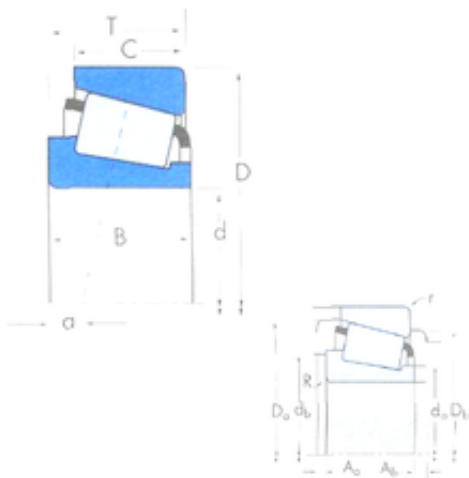

### Timken Quality Inch Tapered Roller Bearings M86649/M86610 for Truck Wheels Hm88542/Hm88510 ...

Bearing No. M86649/M86610

Size	30.162x64.292x21.433 mm
Bore Diameter	30,162 mm
Outer Diameter	64,292 mm
Width	21,433 mm
d	30,162 mm
D	64,292 mm
T	21,433 mm
B	21,433 mm
C	16,67 mm
R	1,5 mm
r	1,5 mm
a -	3,3 mm
Da	61 mm
db	41 mm
da	38 mm
Db	54 mm
Aa	1,4 mm
Ab	1,2 mm
Weight	0,34 Kg
Basic static load rating (C0)	71,7 kN
Factor (G1)	16,8
Factor (G2)	7,4
Factor (Cg)	0,0181
Factor (K)	1,07
Basic dynamic load rating	14,5