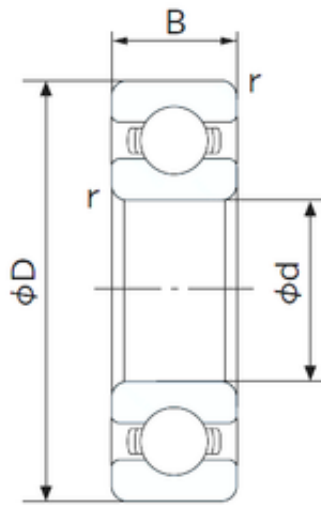

EB Trading Co.,Ltd.

Timken, SKF Bearing, NSK, NTN, Koyo Bearing, Kbc NACHI Bearing, Auto / Agricultural Machinery Ball Bearing 6001 6002 6003 6004 6201 6202 6203 6204 Zz 2RS C3

Bearing No. 6001

6001 Bearing 2D drawings and 3D CAD models

Size	12x28x8 mm
Bore Diameter	12 mm
Outer Diameter	28 mm
Width	8 mm
d	12 mm
D	28 mm
B	8 mm
C	8 mm
r min.	0.3 mm
da min.	14 mm
Da max.	26 mm
ra max.	0.3 mm
Weight	0.023 Kg
Basic dynamic load rating (C)	5,1 kN
Basic static load rating (C0)	2,39 kN
(Grease) Lubrication Speed	27000 r/min
Enclosure	Open
Bore Type	Cylindrical Bore
Configuration	Single Row
Bore Size	12 mm
Outside Diameter	28 mm
Width	8 mm
Fillet Radius/Chamfer	0.3 mm